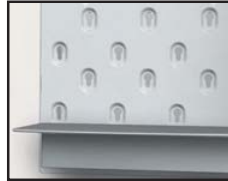

* For a list of complete product specifications, see the Iceberg product and price guide

Panel Components

Each IceCube panel comes complete with:

Description	66" Panel	48" Panel
Inlay	2	1
Accessory Panel	1	0
Sound/Tack Panel	1	1
Leveling Guides	2	2
Connectors	5	4
Trim Pieces	8	6

Typical Schematics

A c c e s s o r i e s

Inlay
Washable, dent-resistant decorative panel
Color: Gray Granite

Sound/Tack Panel—This closed cell foam panel acts as a sound absorbing/noise reducing panel for IceCube Partition System. Tackable for posting notes and paper.
Color: Gray

Shelf—Powder coated steel 15 lbs cap. shelf attaches to the accessory panel. Stores papers, binders, books and lightweight printers.
Color: Gray

Accessory Panel—Shelf, sorter, phone mount and coat hook mounts firmly and easily to this powder coated steel panel.
Color: Gray