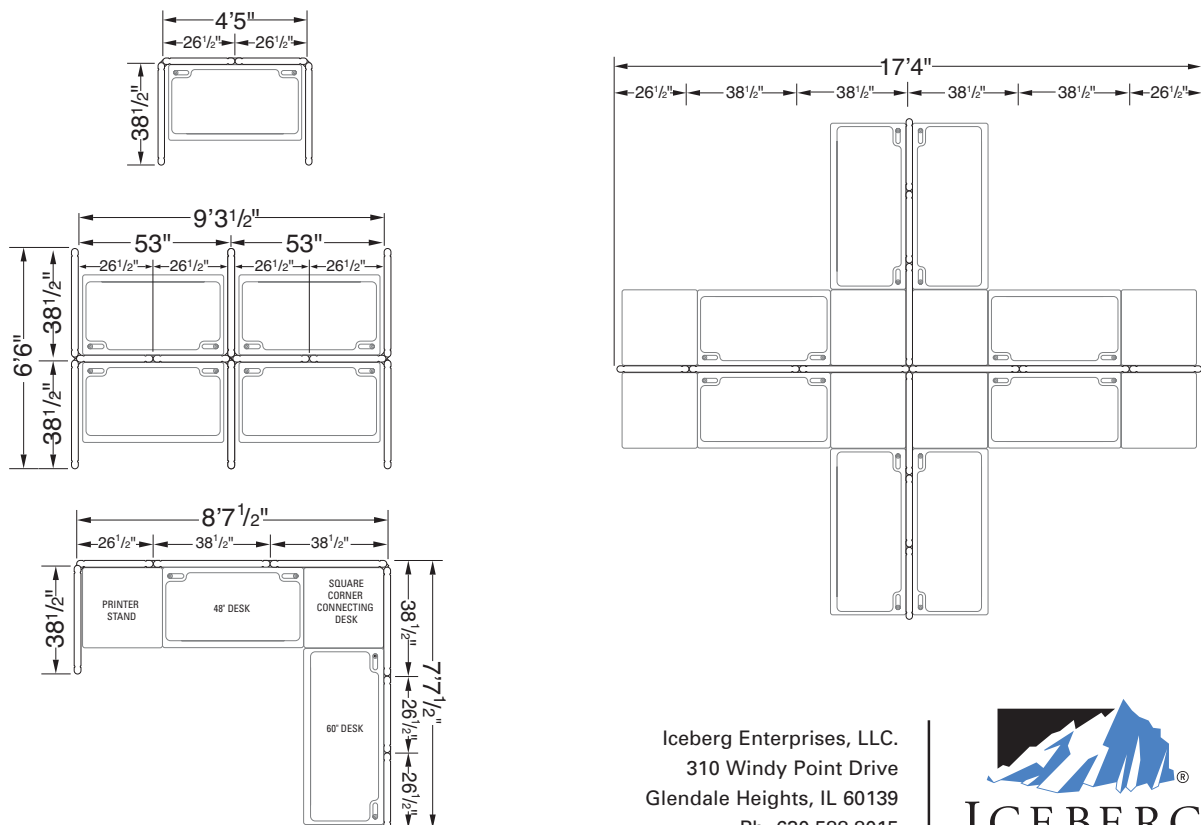

Specifications*

Partition Panels		
Item #	Description L" x W" x D"	Color
95421	48" x 26.5" x 2.5"	Charcoal
95423	48" x 26.5" x 2.5"	Platinum
95521	66" x 26.5" x 2.5"	Charcoal
95523	66" x 26.5" x 2.5"	Platinum
95431	48" x 38.5" x 2.5"	Charcoal
95433	48" x 38.5" x 2.5"	Platinum
95531	66" x 38.5" x 2.5"	Charcoal
95533	66" x 38.5" x 2.5"	Platinum

Accessories		
Item #	Description	Color
95610	Sorter	Gray
95620	Phone Mount	Gray
95630	Shelf	Gray
95640	Sound/Tack Panel for 26.5" Panel	Gray
95641	Sound/Tack Panel for 38.5" Panel	Gray
95650	Accessory Panel for 26.5" Panel	Gray
95651	Accessory Panel for 38.5" Panel	Gray
95660	Coat Hook	Gray

* For a list of complete product specifications, see the Iceberg product and price guide

Panel Components

Each IceCube panel comes complete with:

Description	66" Panel	48" Panel
Inlay	2	1
Accessory Panel	1	0
Sound/Tack Panel	1	1
Leveling Guides	2	2
Connectors	5	4
Trim Pieces	8	6

Typical Schematics