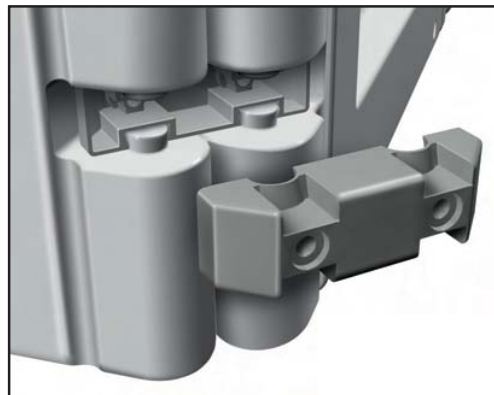

Quick/Easy Installation - The unique Universal Link Connector System allows the panels to be installed in any desired configuration; linear, right angle, 3 way, 4 way, or any angle. Every panel includes required system hardware for quick, screwdriver-only installation.

C o n n e c t i o n

The Universal Connectors, included with each panel, allow for installation in any layout. No need to waste time determining the right parts to complete the job. Just determine the size of the job, order the desired number of panels and the system is ready for assembly, using only a screwdriver. Use a single style connector, Universal Link, to configure any layout desired. All connectors and hardware are included with panels.