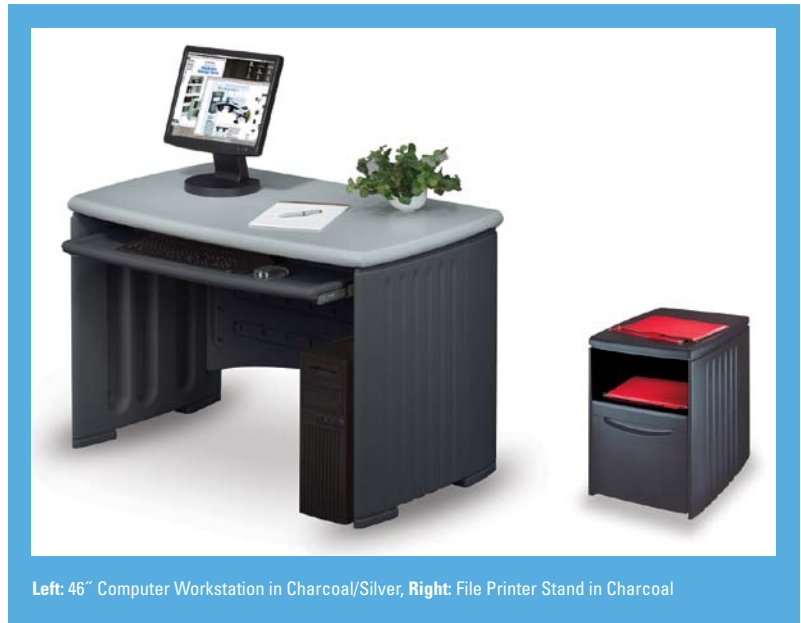

# SnapEase™ Computer Workstations

Iceberg SnapEase computer workstations provide long lasting durability combined with good looks that match today's computer color schemes. Each unit is constructed of blow molded high density polyethylene for the kind of durability that won't dent, chip or rust. Whether for your small office, home office or dorm, this sturdy furniture snaps together in minutes, and quickly reconfigures without tools. Workstations have a glide out keyboard drawer with wrist rest, that accommodates keyboards up to 20" W x 8.75" D x 3.125" H. The mouse tray mounts to the right or left side. SnapEase computer workstation systems are designed with ease and durability in mind to provide years of trouble-free use.

Left: 46" Computer Workstation in Charcoal/Silver, Right: File Printer Stand in Charcoal

## SnapEase PC Workstation & Printer Cart

- Assembles and disassembles with tool-free ease
- Glide-out keyboard drawer with built in wrist rest/storage compartment
- Keyboard drawer accommodates keyboards up to 20" W x 8-3/4" D x 3-1/8" H
- Mouse tray mounts to either side of drawer
- Available in Charcoal/Silver
- Workstations 26" W x 22" D x 30" H; Printer Cart 21" W x 17" D x 14" H

## SnapEase 46" Computer Workstation

- Full-width, slide-out keyboard platform holds keyboard, mouse and pad with ample room for supplies
- Assembles and disassembles with tool-free ease
- Tough blow molded high density polyethylene construction is durable, scratch resistant and lightweight – easy to move
- Available in Charcoal/Silver
- 46" W x 28" D x 30" H