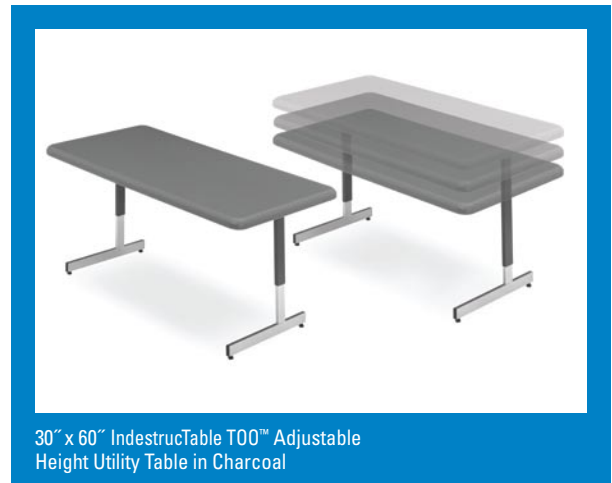

- ¾" melamine laminated top, edge banded in vinyl
- 3" high, 18 gauge support skirt
- Sturdy, 1" square chrome tube legs with non-mar feet, securely attached to skirt

Specifications

Item #	Size	Color	Ship Weight (lbs.)	Item #	Size	Color	Ship Weight (lbs.)
67037	24" x 48"	Granite	57	67047	30" x 72"	Granite	93
67038	24" x 48"	Mahogany	57	67048	30" x 72"	Mahogany	93
67027	30" x 60"	Granite	81	67067	20" x 72"	Granite	68
67028	30" x 60"	Mahogany	81	67068	20" x 72"	Mahogany	68

Left: 24" x 48" OfficeWorks™ Utility Table in Granite
Right: 24" x 48" OfficeWorks™ Utility Table in Mahogany

IndestrucTable T00™ Adjustable Height Utility Table

Constructed of blow molded high density polyethylene and are durable, dent and scratch resistant, and washable. Base is constructed of 1"x2" steel tube and is powder coated. Base has non-mar, adjustable leveling glides. 300 lbs. weight capacity (evenly distributed).

- Dent and scratch resistant
- Powder coated adjustable steel base
- Washable
- Height adjusts from 21" to 31"

Specifications

Item #	Size	Color	Ship Weight (lbs.)
65737	24" x 48"	Charcoal	31
65727	30" x 60"	Charcoal	38

30" x 60" IndestrucTable T00™ Adjustable Height Utility Table in Charcoal

IndestrucTable T00™ Utility Table Tops

Constructed of blow molded high density polyethylene and are durable, dent and scratch resistant, and washable. The top, with sturdy steel understructure, attaches to die cast aluminum base (sold separately). Base has non-mar, adjustable leveling glides. 250 lbs. weight capacity (evenly distributed).